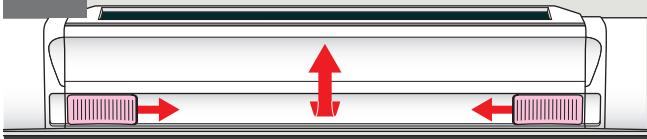

www.velux.com

6

7

8

9

1 sec

RESET

max 3 sec