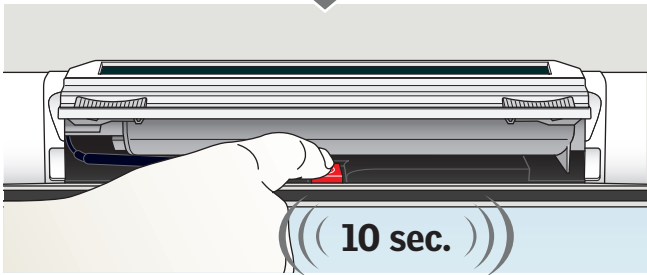

www.velux.com

6

7

8

9

1 sec

RESET

max 3 sec