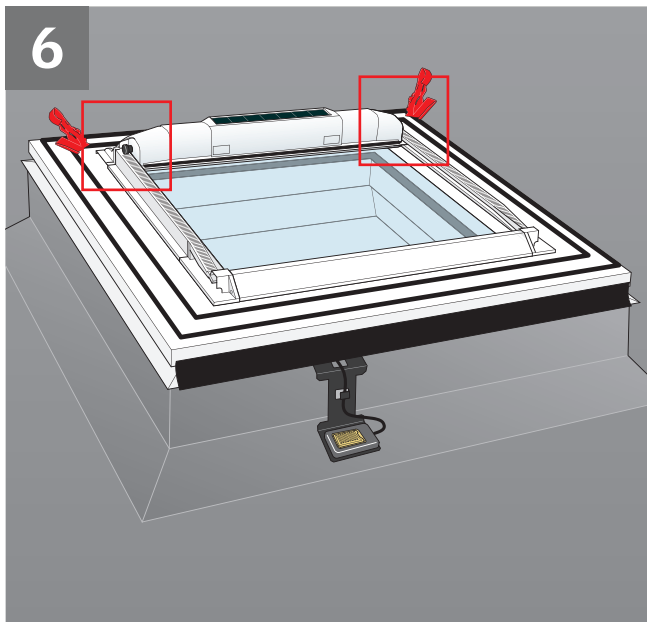

www.velux.com

6

7

8

9

1 sec

RESET

max 3 sec