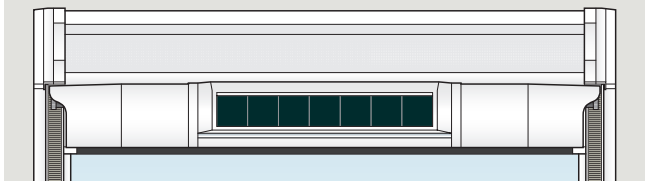

www.velux.com

6

7

8

9

1 sec

RESET

max 3 sec