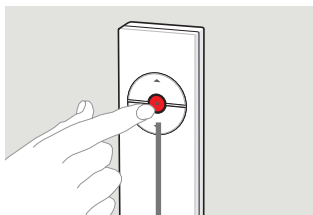

www.velux.com

6

7

8

9

1 sec

RESET

max 3 sec