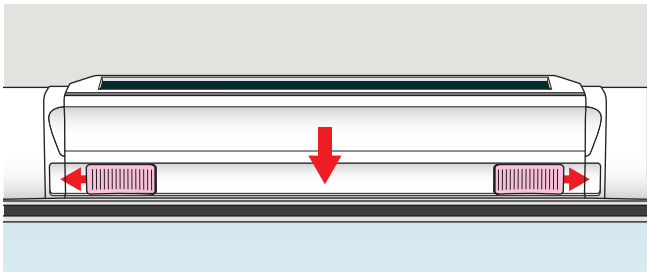

www.velux.com

6

7

8

9

1 sec

RESET

max 3 sec