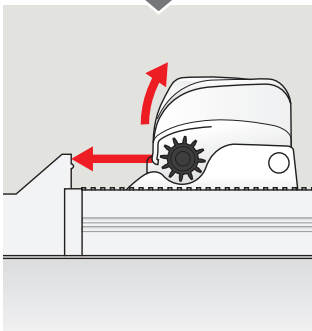

www.velux.com

6

7

8

9

1 sec

RESET

max 3 sec