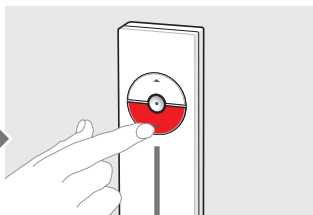

www.velux.com

6

7

8

9

1 sec

RESET

max 3 sec