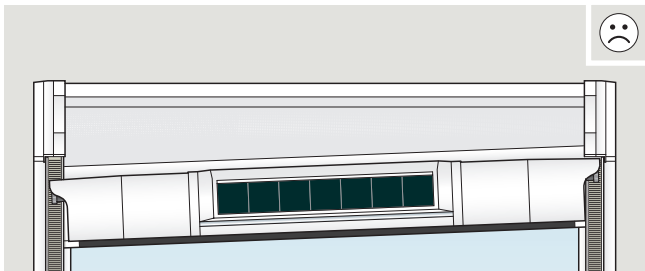

www.velux.com

6

7

8

9

1 sec

RESET

max 3 sec